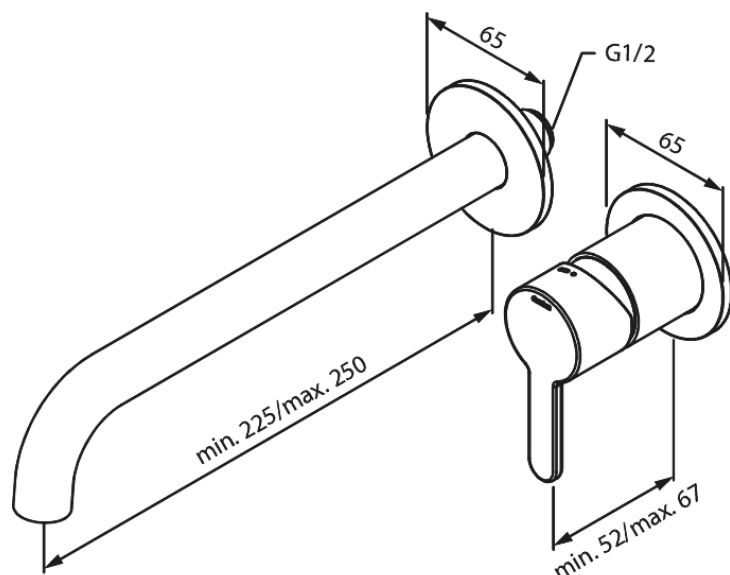

Product features

FM Mattsson Denmark ApS
Hvidkærvej 48, 5250 Odense SV, DK-56416218

+45 88 33 00 34 damixa-international@fmmattssongroup.com

Mere information på damixa.com

damixa